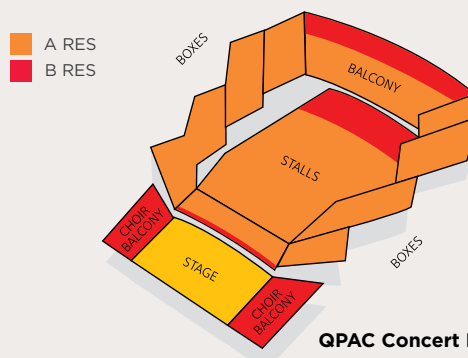

KIDDIES CUSHION CONCERTS			
The Courier-Mail Piazza, South Bank Parklands			
Shake, Rattle and Blow! | 25-28 Mar			
Date	Choose time	All tickets	Total
Wed 25	___ 9.30am ___ 11am	$16	
Thu 26	___ 9.30am ___ 11am	$16	
Fri 27	___ 9.30am ___ 11am	$16	
Sat 28	___ 9.30am ___ 11am	$16	
Symphonic Santa | 10-12 Dec			
Date	Choose time	All tickets	Total
Thu 10	___ 9.30am ___ 11am	$16	
Fri 11	___ 9.30am ___ 11am	$16	
Sat 12	___ 9.30am ___ 11am	$16	
Sub Total			

QSO GIVING

Help QSO continue to create extraordinary music.

DONATION					Total
$ other	$50	$100	$500	$1000	

TOTAL COST

TOTAL COST		
	Total set series	
	Total CYO7+	
	Total CYO4+	
	Total 'Add and Save'	
	Total 'In Conversation'	
	Total Kiddies Cushion Concerts	
	Total donation	
Deferred payment fee	cross out if not applicable	$7.00
Subscription transaction fee		$14.00
	Grand Total	

PAYMENT DETAILS

PAYMENT

☐ Charge full payment

OR

☐ Defer payment *Charge 50% on receipt of booking & 50% from 5 Jan 2015*

Card holder's name

Credit card no

Expiry date

Signature

Security CVC code

☐ **I am claiming a Concession - Centrelink issued cards only**

Note type of concession card and expiry date:

☐ **I am claiming a full time student concession**

I have attached photocopy proof for each full time student claimed.
A scanned copy of ID may also be emailed to bookings@qso.com.au

PLEASE MARK YOUR SEATING PREFERENCE

(subject to availability)

☐ Stalls ☐ Balcony ☐ Boxes ☐ Choir Balcony ☐ Wheelchair access

GPAC Concert Hall

Subscription reserves

QSO subscription tickets are GST exempt. Transaction Fees apply.

All programs, repertoire and artists correct at time of printing and subject to change without notice. Full terms and conditions available at qso.com.au.

Queensland Symphony Orchestra (we, us, our) is bound by the Privacy Act 1988 (Cth) (Privacy Act). We collect this information for the purpose of providing our products and services, seeking support, otherwise engaging with you as one of our contacts, and generally running the Orchestra. You may refuse to provide us with some or all of your personal information, however, this may limit the ways in which we can interact with you, including providing you with our services. We may disclose your personal information to third parties, such as related organisations, service providers, professional advisers and government and related authorities. You may opt out of receiving our communications at any time by asking us using the contact details below. You can access our Privacy Policy at qso.com.au/privacy-policy. To opt out, or if you have any questions, comments or complaints about how we handle your personal information, you may contact us on (07) 3833 5044 or bookings@qso.com.au.